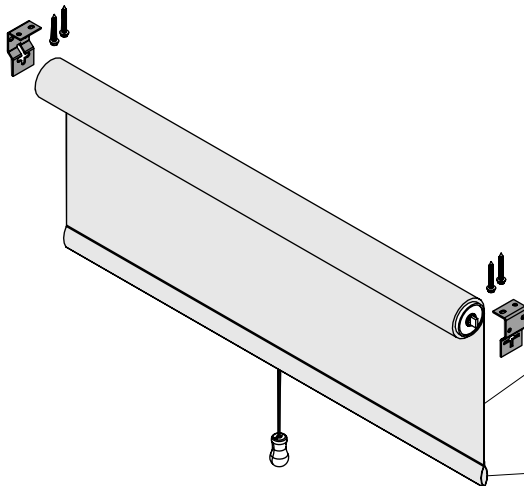

## Cordless Lift Shade Product Detail

- Cassette Valance (optional)**
- Cassette valance is a sleek, aluminum-extruded cassette system covered in fabric to match shade

- 3" or 4" Fascia (optional)**
- Available in 5 colors to coordinate with the fabric choice: Clear Anodized, White, Bronze, Alabaster, and Black