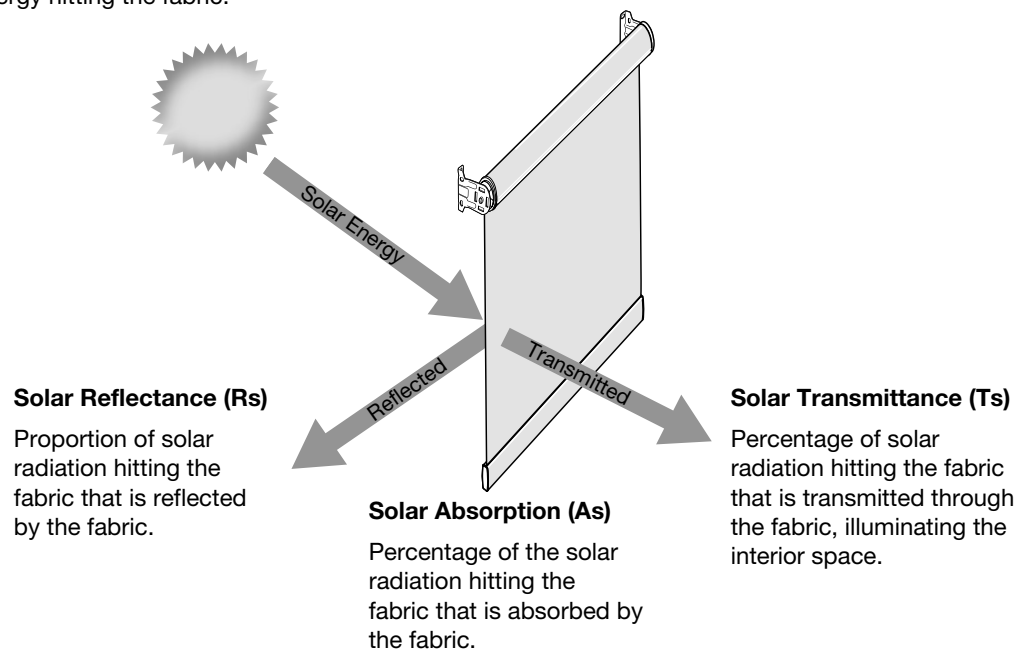

Light Gaps: For optimal light and glare control, outside mount is recommended. Alternatively, you may add a secondary soft window treatment (drapery or curtain) to hide the light gap on an inside mount. (Refer to light gap chart in this section.)

Privacy Level: Moderate

Solar Shade Fabrics

Maintain an Outward View

- Filter and diffuse light while maintaining an outward view
- In general, the higher the openness factor and darker the fabric, the clearer the view

Manage Glare

- Minimize glare on televisions and home office computers
- The darker the fabric color, the better the glare control and view to the outside

Block Damaging UV Rays

- The amount of UV ray blockage is the inverse of a fabric’s openness factor (e.g., a fabric with 10% openness blocks 90% of UV rays)
- Protect your furniture, carpets, artwork, etc., from fading due to harmful UV rays

Reduce the Temperature

- Lightweight fabrics reduce heat transmittance, keeping rooms cooler and increasing the comfort level in the home
- The lighter the fabric color, the better the temperature control

NOTE: Solar shades do not offer nighttime privacy; lighted interiors allow inward visibility. If complete privacy is desired, a secondary treatment is necessary.

Solar Optical Properties

When solar radiation reaches the shading fabric it is either reflected, absorbed, or transmitted. The sum of these values equals 100% of the solar energy hitting the fabric.